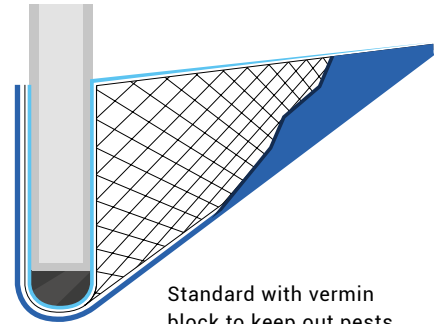

Product specifications O/R/H-series

Material specifications O/R/H-series for doors

Flexible, fibre-reinforced material for inside and outside applications
UV and mildew resistant.

| | |
|--|--|
| Temp. resistance | -20°C up to +70°C |
| Coating | acrylate |
| Tensile strength | 2600/2400 (N/5cm) DIN 53354 |
| Tear resistance | 250/250 (N) DIN 53386 |
| Built in depth/width | >4mm/120mm |
| Colour | black/yellow or any RAL colour |
| Flexible permanent magnet - universal installation | |
| Thickness | > 1,0 mm |
| Material property | anisotropic |
| Bonding capacity | lifelong (without external influences) |